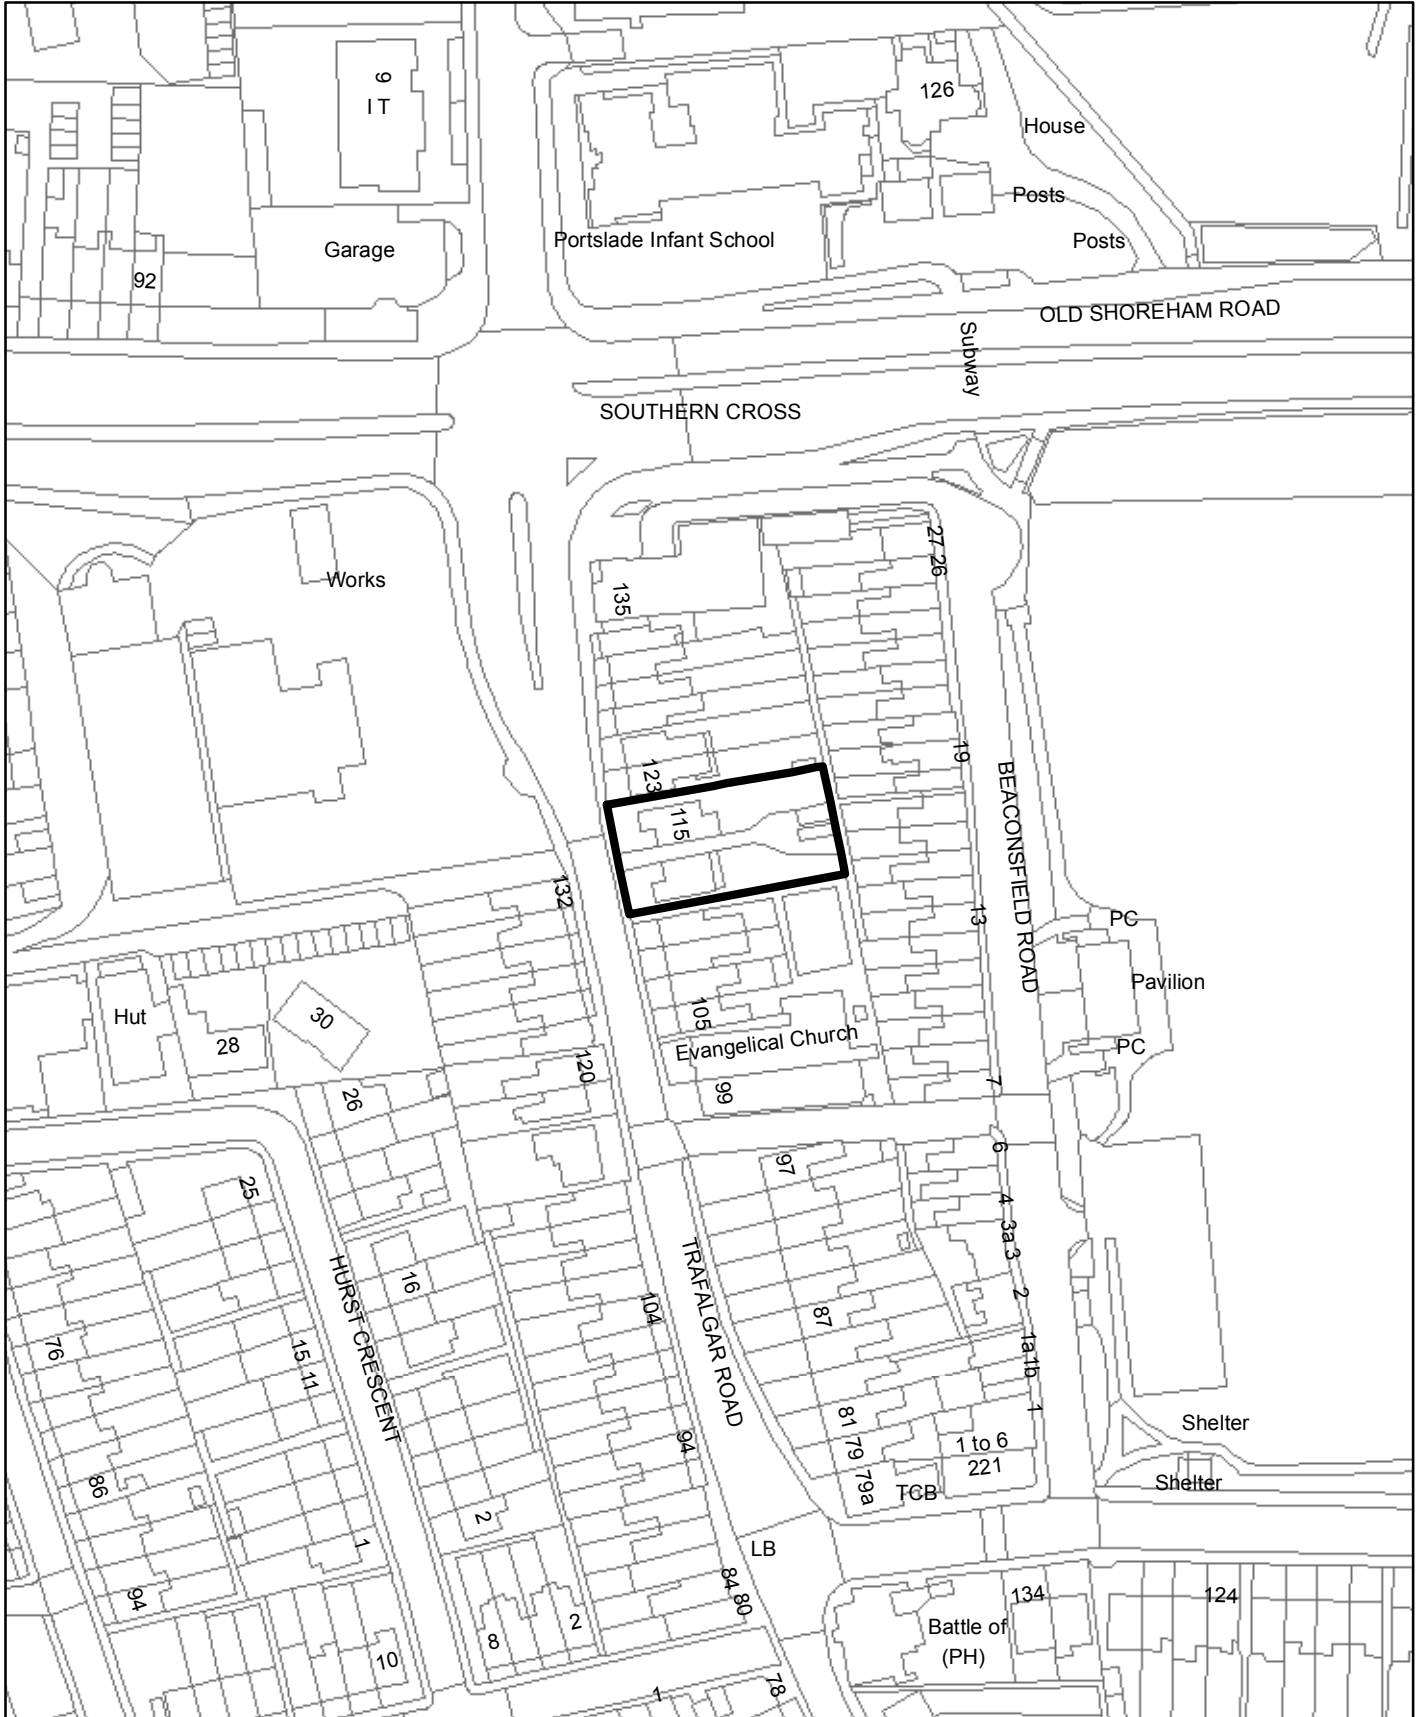

BH2016/01784 113 Trafalgar Road, Portslade

**Brighton & Hove
City Council**

Scale: 1:1,343